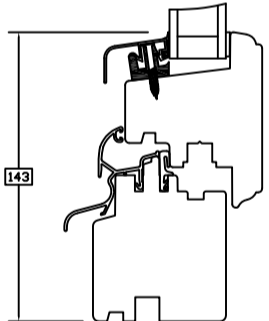

EUROPEAN TILT & TURN PERFORMANCE CASEMENT

**WOODLOCK
JOINERY LTD**

EUROPEAN TILT & TURN PERFORMANCE CASEMENT
SECTIONAL DRAWINGS

This document was created with Win2PDF available at <http://www.win2pdf.com>.
The unregistered version of Win2PDF is for evaluation or non-commercial use only.
This page will not be added after purchasing Win2PDF.