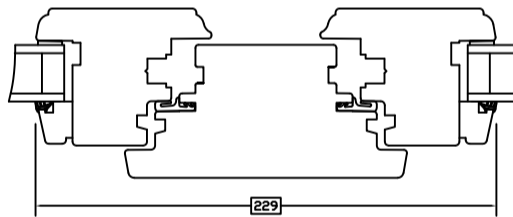

EUROPEAN TILT & TURN PERFORMANCE CASEMENT

**WOODLOCK
JOINERY LTD**

EUROPEAN TILT & TURN PERFORMANCE CASEMENT
SECTIONAL DRAWINGS

This document was created with Win2PDF available at <http://www.win2pdf.com>.
The unregistered version of Win2PDF is for evaluation or non-commercial use only.
This page will not be added after purchasing Win2PDF.