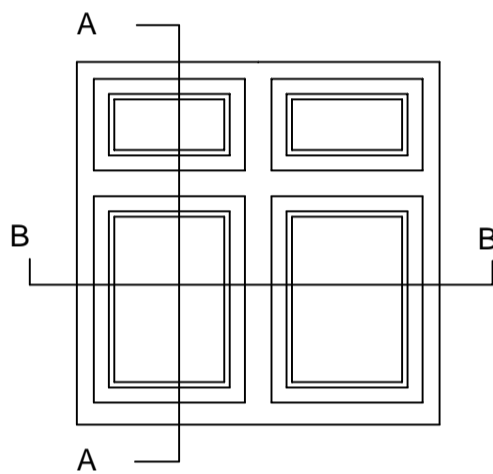

EUROPEAN TILT & TURN PERFORMANCE CASEMENT

**WOODLOCK
JOINERY LTD**

EUROPEAN TILT & TURN PERFORMANCE CASEMENT
SECTIONAL DRAWINGS

This document was created with Win2PDF available at <http://www.win2pdf.com>.
The unregistered version of Win2PDF is for evaluation or non-commercial use only.
This page will not be added after purchasing Win2PDF.