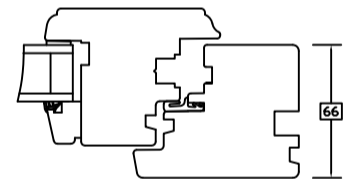

EUROPEAN TILT & TURN PERFORMANCE CASEMENT

**WOODLOCK
JOINERY LTD**

EUROPEAN TILT & TURN PERFORMANCE CASEMENT
SECTIONAL DRAWINGS

This document was created with Win2PDF available at <http://www.win2pdf.com>.
The unregistered version of Win2PDF is for evaluation or non-commercial use only.
This page will not be added after purchasing Win2PDF.