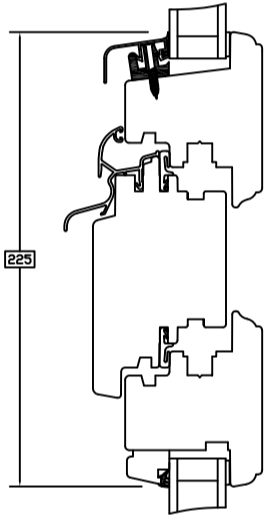

EUROPEAN TILT & TURN PERFORMANCE CASEMENT

**WOODLOCK
JOINERY LTD**

EUROPEAN TILT & TURN PERFORMANCE CASEMENT
SECTIONAL DRAWINGS

This document was created with Win2PDF available at <http://www.win2pdf.com>.
The unregistered version of Win2PDF is for evaluation or non-commercial use only.
This page will not be added after purchasing Win2PDF.