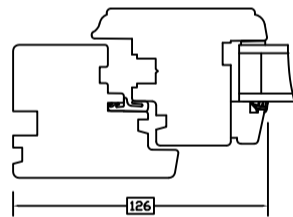

EUROPEAN TILT & TURN PERFORMANCE CASEMENT

**WOODLOCK
JOINERY LTD**

EUROPEAN TILT & TURN PERFORMANCE CASEMENT
SECTIONAL DRAWINGS

This document was created with Win2PDF available at <http://www.win2pdf.com>.
The unregistered version of Win2PDF is for evaluation or non-commercial use only.
This page will not be added after purchasing Win2PDF.