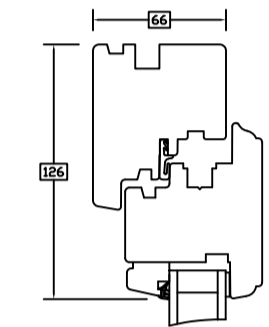

EUROPEAN TILT & TURN PERFORMANCE CASEMENT

**WOODLOCK
JOINERY LTD**

EUROPEAN TILT & TURN PERFORMANCE CASEMENT
SECTIONAL DRAWINGS

This document was created with Win2PDF available at <http://www.win2pdf.com>.
The unregistered version of Win2PDF is for evaluation or non-commercial use only.
This page will not be added after purchasing Win2PDF.