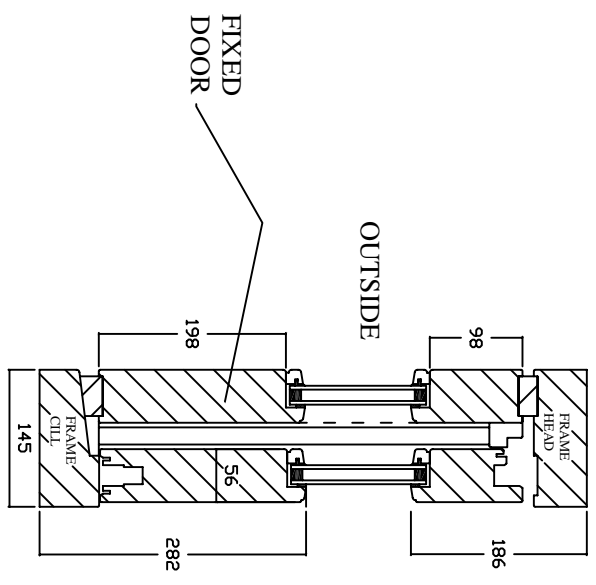

**LIFT & SLIDE PATIO
SCREEN
CROSS SECTION
DRAWINGS**

**WOODBLOCK
JOINERY**

**LIFT & SLIDE
PATIO SCREEN**

DRAWING_NO: MSP-001

DRAWN_BY:

SCALE: 1:8

DATE: 12-09-02

This document was created with Win2PDF available at <http://www.win2pdf.com>.
The unregistered version of Win2PDF is for evaluation or non-commercial use only.
This page will not be added after purchasing Win2PDF.