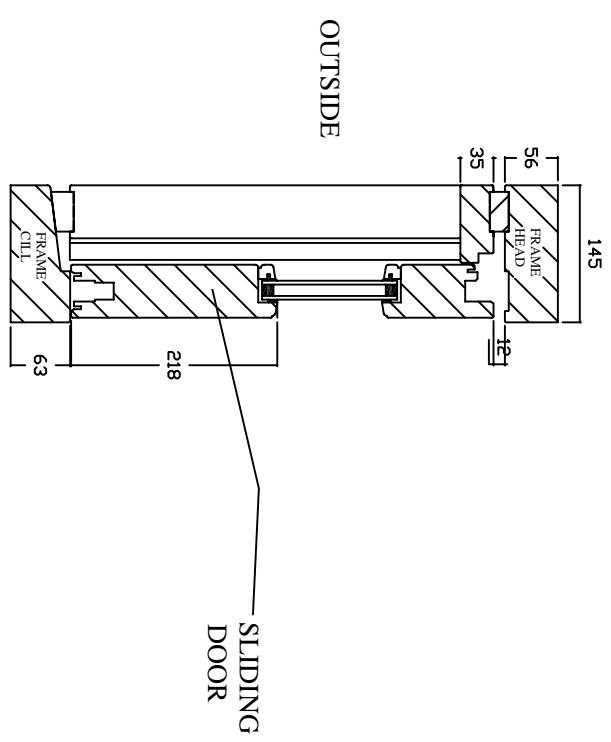

**LIFT & SLIDE PATIO
SCREEN
CROSS SECTION
DRAWINGS**

**WOODBLOCK
JOINERY**

**LIFT & SLIDE
PATIO SCREEN**

DRAWING_NO: MSP-001

DRAWN_BY:

SCALE: 1:8

DATE: 12-09-02

This document was created with Win2PDF available at <http://www.win2pdf.com>.
The unregistered version of Win2PDF is for evaluation or non-commercial use only.
This page will not be added after purchasing Win2PDF.